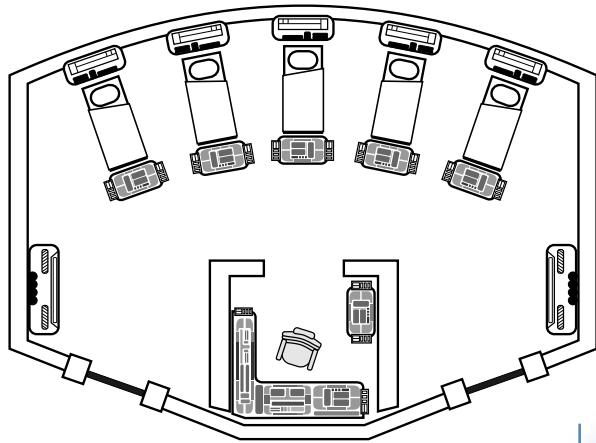

OMS KAMERAIN

SHIPBOARD LOCATIONS

• SICKBAY

• BRIDGE

• ENGINEERING

• CARGO MODULE

(Modules attach to vessel with external mag-locks)

STARFLEET VESSEL (PLAYERS' SHIP)

GENERIC SHIPBOARD LOCATIONS (USE FOR VESSELS SIZE 7 OR SMALLER)

• SICKBAY

• TRANSPORTER ROOM

• ENGINEERING

• SHUTTLEBAY