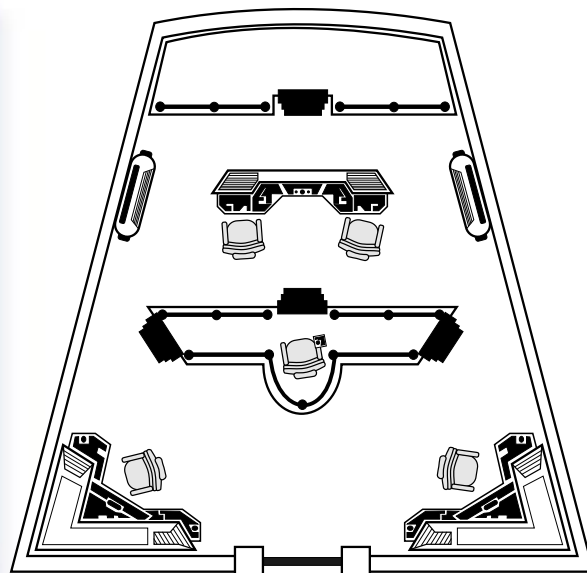

OMS KAMERAIN

SHIPBOARD LOCATIONS

• SICKBAY

• BRIDGE

• ENGINEERING

• CARGO MODULE

(Modules attach to vessel with external mag-locks)

STARFLEET VESSEL (PLAYERS' SHIP)

GENERIC SHIPBOARD LOCATIONS (USE FOR VESSELS SIZE 7 OR SMALLER)

• SICKBAY

• TRANSPORTER ROOM

• ENGINEERING

• SHUTTLEBAY