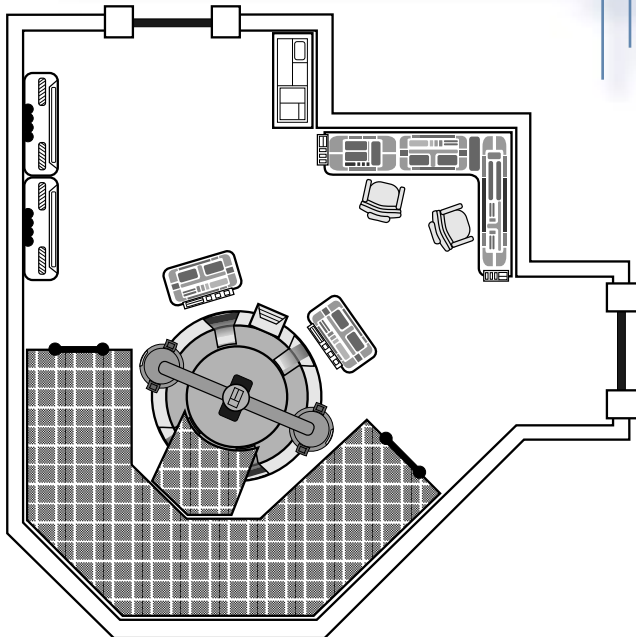

OMS KAMERAIN

SHIPBOARD LOCATIONS

• SICKBAY

• BRIDGE

• ENGINEERING

• CARGO MODULE

(Modules attach to vessel with external mag-locks)

STARFLEET VESSEL (PLAYERS' SHIP)

GENERIC SHIPBOARD LOCATIONS (USE FOR VESSELS SIZE 7 OR SMALLER)

• SICKBAY

• TRANSPORTER ROOM

• ENGINEERING

• SHUTTLEBAY