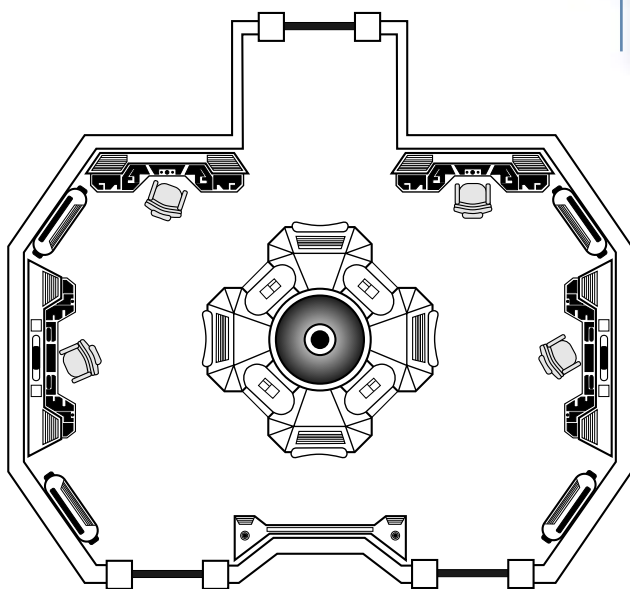

OMS KAMERAIN

SHIPBOARD LOCATIONS

• SICKBAY

• BRIDGE

• ENGINEERING

• CARGO MODULE

(Modules attach to vessel with external mag-locks)

STARFLEET VESSEL (PLAYERS' SHIP)

GENERIC SHIPBOARD LOCATIONS (USE FOR VESSELS SIZE 7 OR SMALLER)

• SICKBAY

• TRANSPORTER ROOM

• ENGINEERING

• SHUTTLEBAY