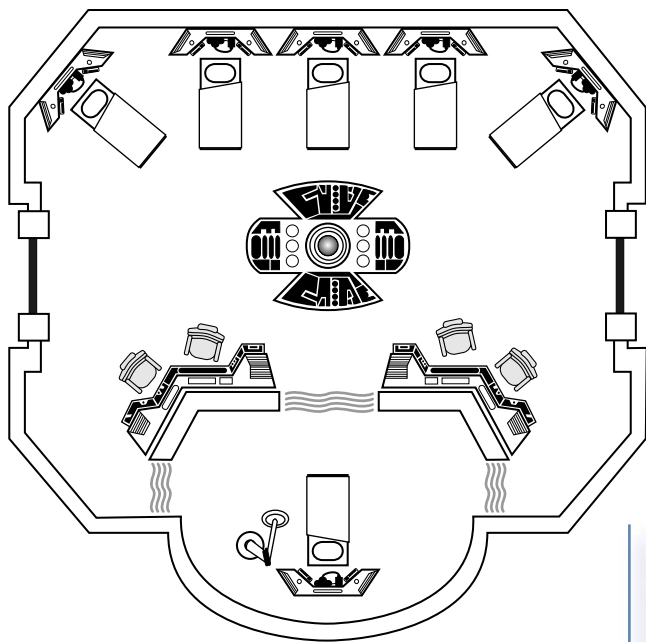

OMS KAMERAIN

SHIPBOARD LOCATIONS

• SICKBAY

• BRIDGE

• ENGINEERING

• CARGO MODULE

(Modules attach to vessel with external mag-locks)

STARFLEET VESSEL (PLAYERS' SHIP)

GENERIC SHIPBOARD LOCATIONS (USE FOR VESSELS SIZE 7 OR SMALLER)

• SICKBAY

• TRANSPORTER ROOM

• ENGINEERING

• SHUTTLEBAY